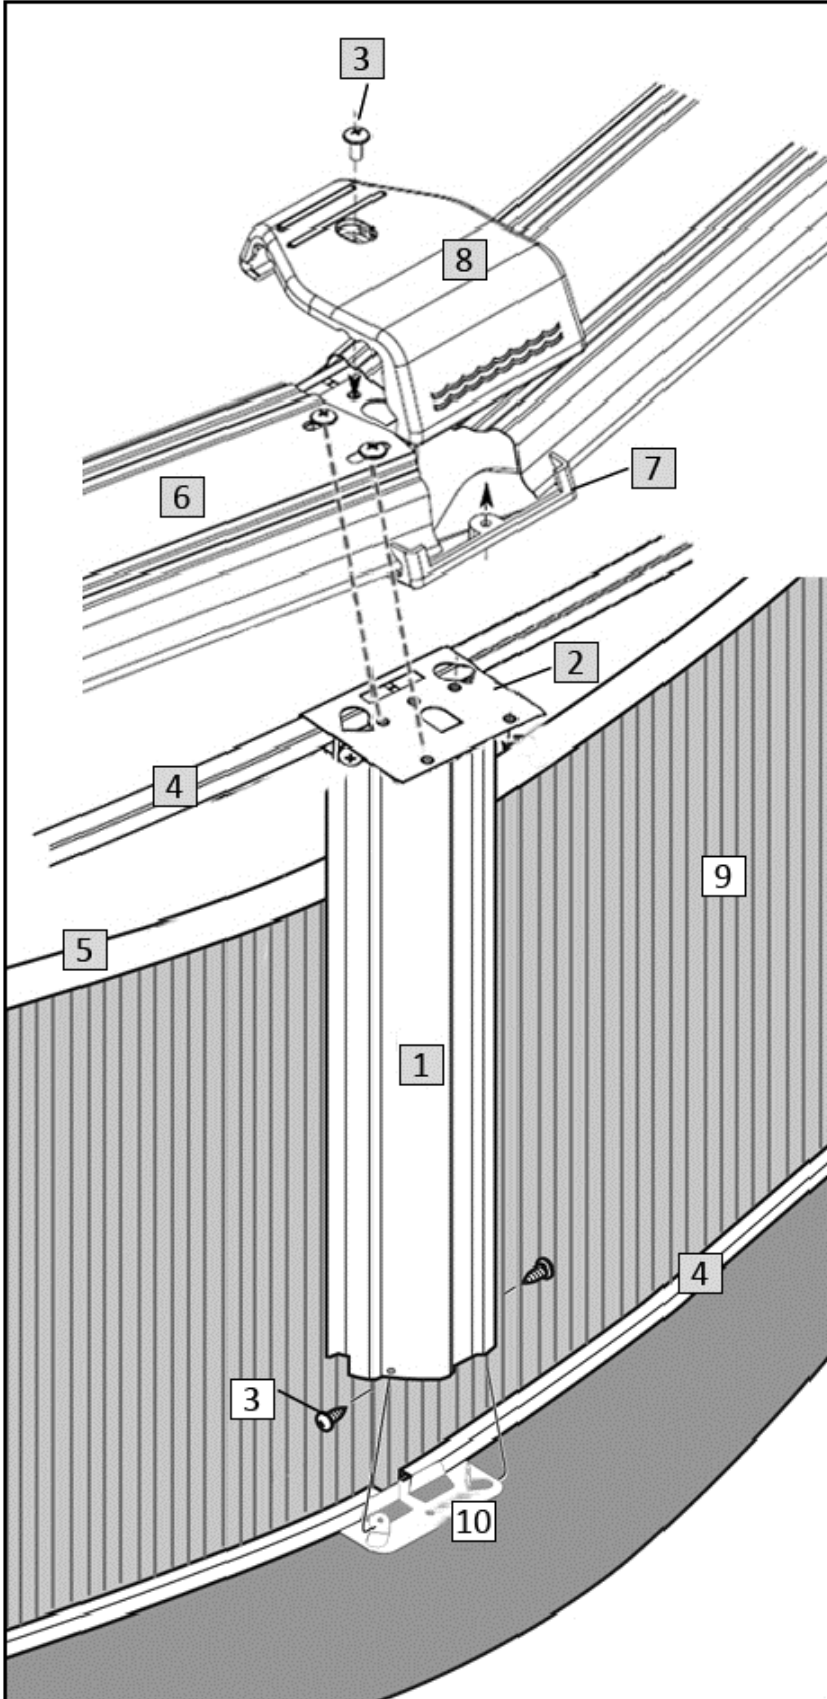

Belize 12' Round 48"

NB2501

Key #	Part Description	Item #
1	6in Vertical	NBP1027
2	Resin Upper Joint	NBP1068
3	Seat Cover Hardware	NBP1032
3	Wall Joint Hardware	NBP1021
4	5/8+Rail	NBP1024
5	Plastic Edging	NL107
6	6in Top Seat	NBP1022
7	6in Seat Cover Bracket	NBP1030
8	6in Seat Cover	NBP1029
9	Wall	PC5243
10	Resin Lower Joint	NBP1069